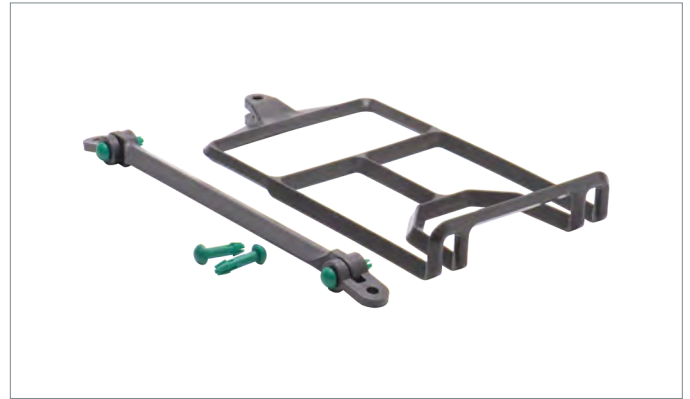

**OEM Part Number:** 0207.0010.00006  
RH Cropper Unit Complete  
**Tarheel Part Number:** CP-350

**OEM Part Number:** CP-385  
Shackle Body 10mm  
**Tarheel Part Number:** CP-385

**OEM Part Number:** 09900H4505600  
Bushing Insert  
**Tarheel Part Number:** CP-400

**OEM Part Number:** 0990BL0001100  
Block for Slider  
**Tarheel Part Number:** CP-411

**OEM Part Number:** 0990PK2500127  
Brass Gear for Slider  
**Tarheel Part Number:** CP-416

**OEM Part Number:** 0990H02000079  
8 inch Plastic Shackle Complete - Grey  
**Tarheel Part Number:** CP-420