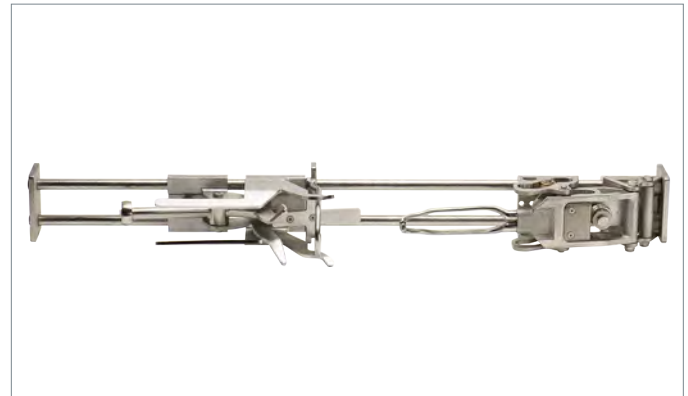

OEM Part Number: 0586.0002.A00.20
Eviscerator Complete Unit - Small Bird
Tarheel Part Number: CP-2679