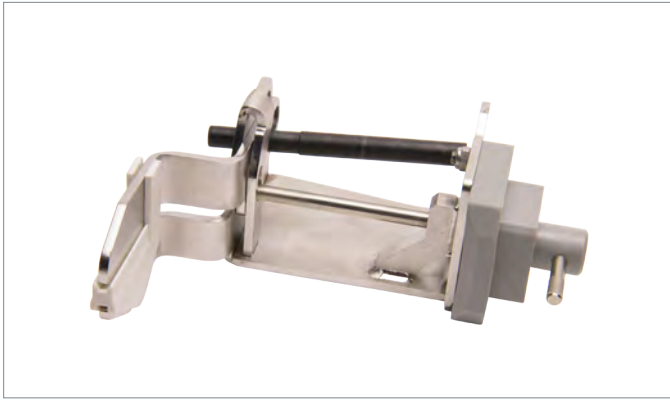

◆ STORK

**OEM Part Number:** 90101214  
Carrier Roller for Rehanger Machine  
**Tarheel Part Number:** CP-105N

**OEM Part Number:** 3939116-BLACK  
Turning Pack Shackle with Black Insert  
**Tarheel Part Number:** CP-138  
Available in Multiple Colors